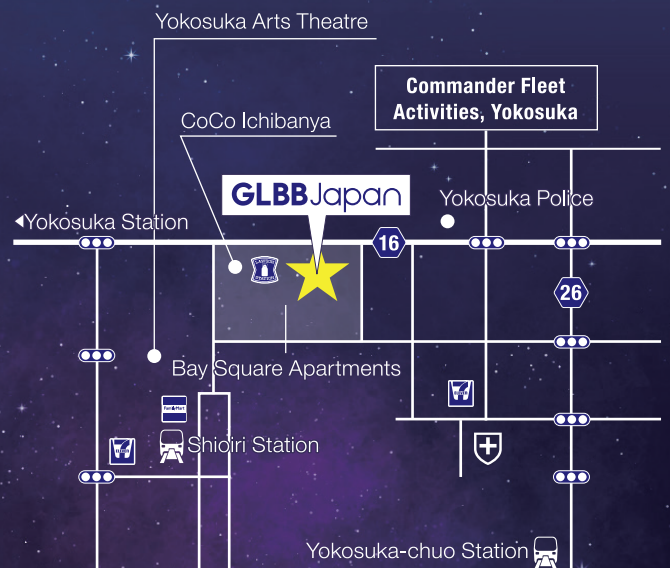

We Provide High Performance Internet Service

Now with Premium service trial & referral campaign!

USA IP Service

Broadband Fiber

Reliability

Unlimited Data

No Throttling

▶▶Bill Payment Service with **E-Z Pay** ▶▶Now With Lower Prices and More Flexibility!
▶▶USA IP for Restricted Stateside Services!

Open

10:00 - 18:00 on Weekdays

10:00 - 17:00 on Saturday

Closed on Wednesday, Sunday, and Japanese Holidays

Friendly bilingual staff! Signup and customer support in English

3-33 Honcho, Yokosuka City, Kanagawa

Contact us **050-5864-2472**

FAX **046-884-9816**

✉ glbbkanto@gibb.jp

Online Signup Available!

🌐 glbb.jp

World class connectivity for all

GLBBJapan